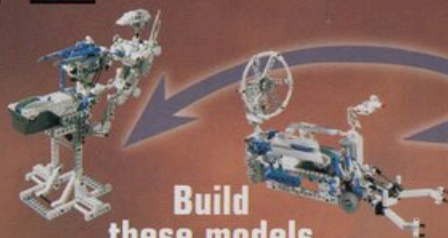

C. Bring Droids to life with the powerful Micro Scout — No computer programming required!

Combine the power of the Force with your imagination to create droids from the *Classic* movies and the *Star Wars: Episode I* movie. Build and program R2-D2 and L-3GO droids using step-by-step building instructions and guided help from the CD-ROM. Next, create nine snap-on assemblies with the step-by-step instructions on the CD-ROM. Then use the building tips to construct even more complex droids. Now you're ready to let the Force guide your creations. We give you partial building instructions for master level droids like a battle droid and a Gungan sub - but then you're on your own. Includes the Micro Scout with a built in light sensor, motor and seven built-in programs. Each droid can be built separately using the same pieces. PC only required for CD-ROM building instructions. Requires 2AA batteries (not included). Ages 9+. 652 pieces.

#9748 Droid Developer Kit $99.99 **CLUB**

Minimum system requirements for use of CD-ROM: Windows 95 or 98, Pentium 133MHz with 16MB RAM and 50MB available hard disk space, windows compatible mouse, sound card (DirectX 6.0 compatible), 4X CD-ROM, and 1MB graphics card (DirectX 6.0 compatible).

AGES 9+

Build these models and more!

DROID DEVELOPER KIT

Micro Scout™

Includes CD-ROM building instructions for R2-D2, the LEGO L-3GO droid and 9 snap-on assemblies.